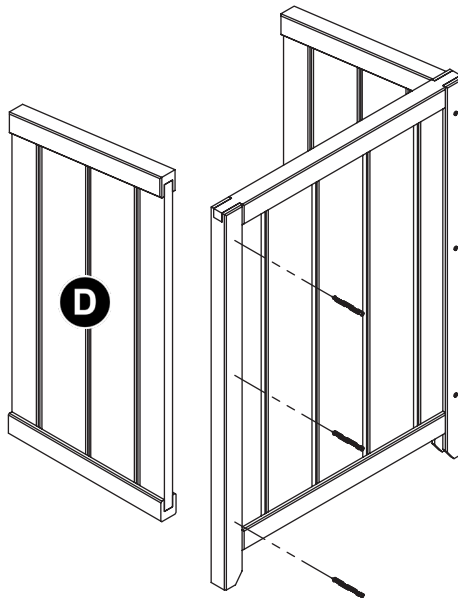

Please take a few moments to check all pack contents listed

Parcel Store with Planter Pack List			
Part Code	Item	Description	Quantity
34280	A	Front Panel	1
34281	B	Back Panel	1
34282	C	Planter Front Panel	1
34283	D	Angled Side Panel	2
34284	E	Planter Side Panel	2
34286	F	Lid	1
34287	G	Large Base	1
34288	H	Small Base	1

1

60mm x3

2

60mm x3

3

60mm x6

7

60mm x4