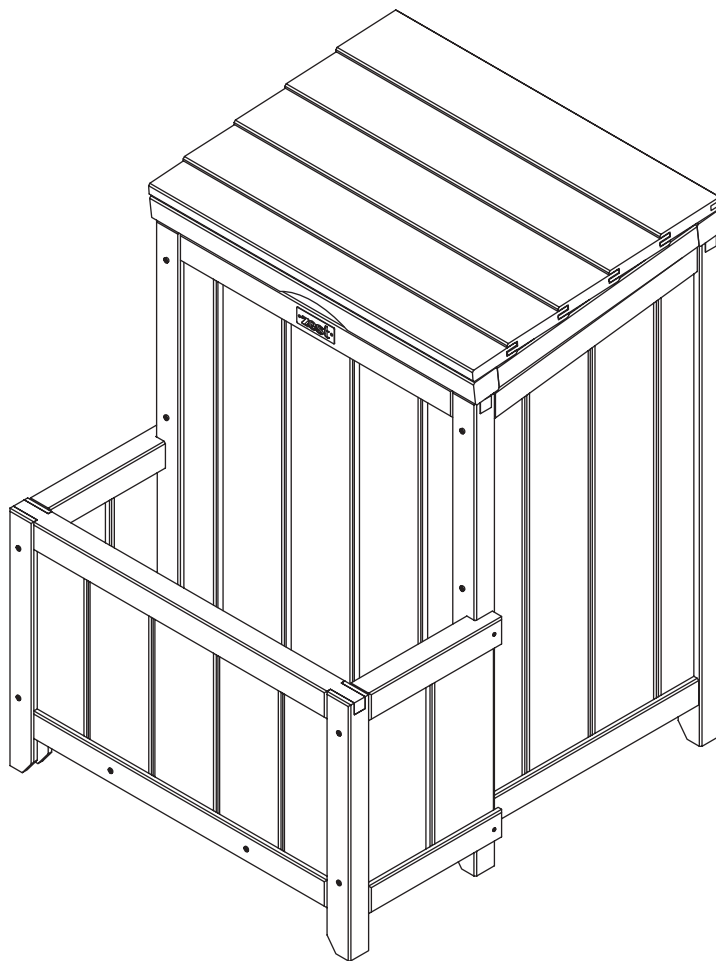

Assembly Instructions

Parcel Store with Planter

Code: 31319

V2 05 24

(W x D x H) 0.50m x 0.57m x 0.69m

ONLINE ASSEMBLY VIDEO AVAILABLE
Please scan the QR code or visit zestoutdoorliving.co.uk/assembly-search

The changing seasons in each year of growth create characteristics unique to each tree - and to every piece of timber. Branches create an embedded mark in the tree trunk, resulting in a knot. Knots are a unique and natural feature which tells the story of the tree.