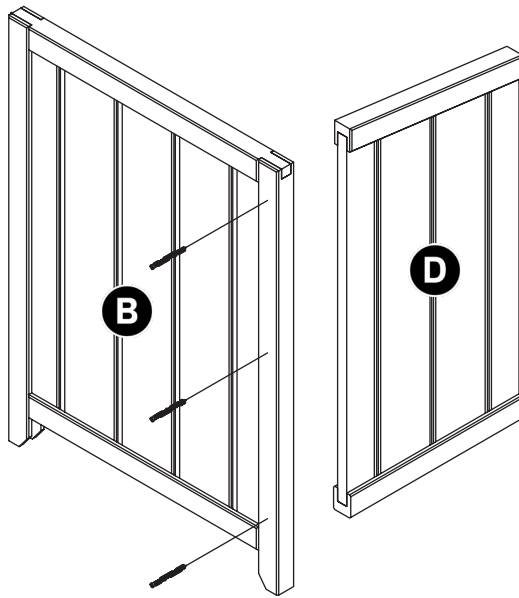

1

60mm x3

2

60mm x3

3

60mm x6