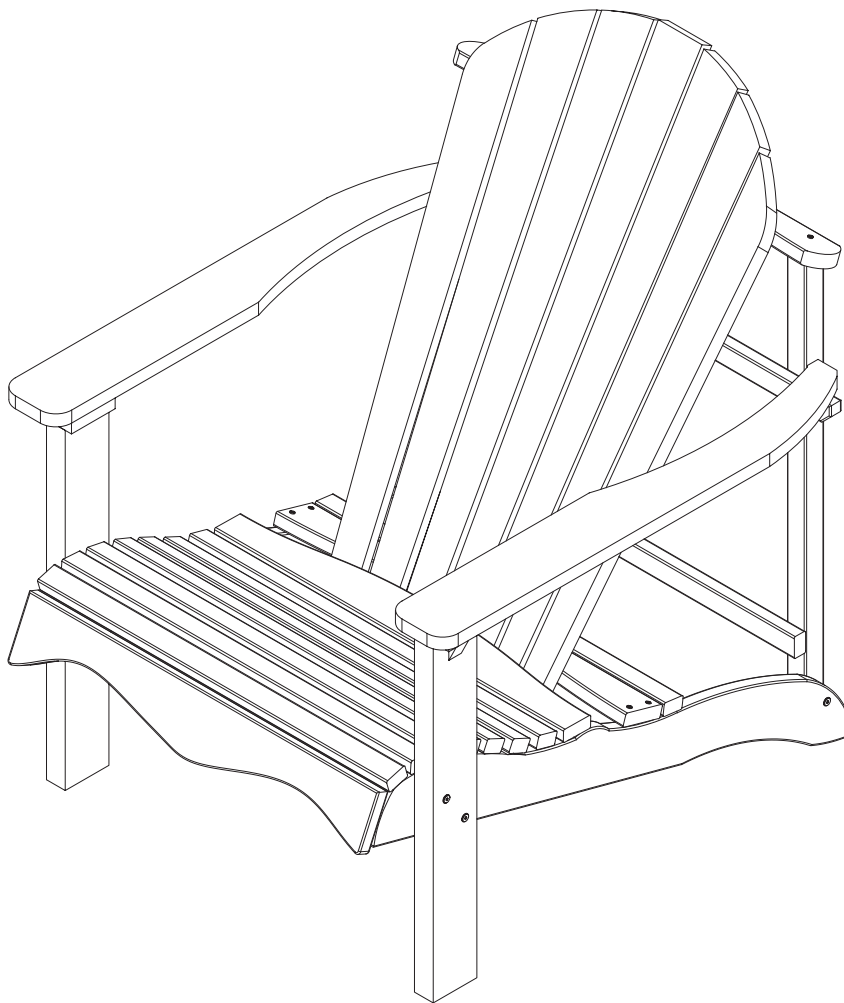

Assembly Instructions

Lily Relax Seat

Code: 00452

V10 05 24

(W x D x H): 0.72m x 0.92m x 0.92m

ONLINE ASSEMBLY VIDEO AVAILABLE

Please scan the QR code or visit zestoutdoorliving.co.uk/assembly-search/

PLEASE KEEP THESE INSTRUCTIONS

The changing seasons in each year of growth create characteristics unique to each tree - and to every piece of timber. Branches create an embedded mark in the tree trunk, resulting in a knot. Knots are a unique and natural feature which tells the story of the tree.