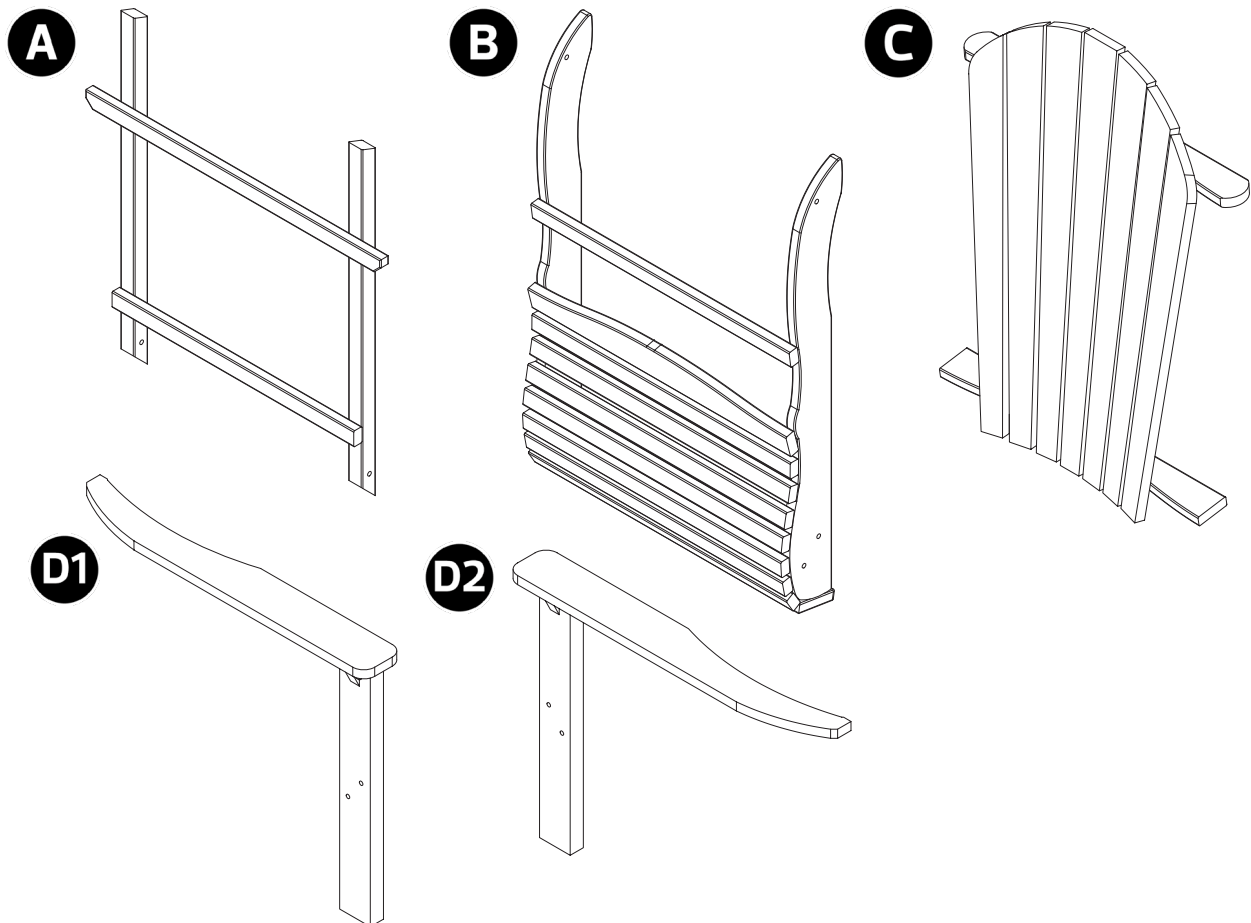

Product Assembly Instructions

Requires 2 Person assembly

Tools required: Corded / Cordless Drill, Pozi-drive Bit / Screwdriver, 3mm Drill bit, Mallet.

Tools provided: 4mm Hex (Allen) Key

(All screw holes to be pre-drilled)

Please take a few moments to check all pack contents listed

Lily Relax Seat Pack List			
Part Code	Item	Description	Quantity
09150	A	Back Support	1
09151	B	Seat Assembly	1
09152	C	Seat Back Assembly	1
09153	D1	Armrest / Leg Assembly Right	1
09154	D2	Armrest / Leg Assembly Left	1

Code - 11606		Fixings List	
Item	Description	Quantity	
1	50mm Screws	8	
2	Hex Bolts	6	
3	'T' Nuts	6	

This product is made from pressure-treated timber. It should not be painted or coated with any other treatment until at least 6 months after purchase