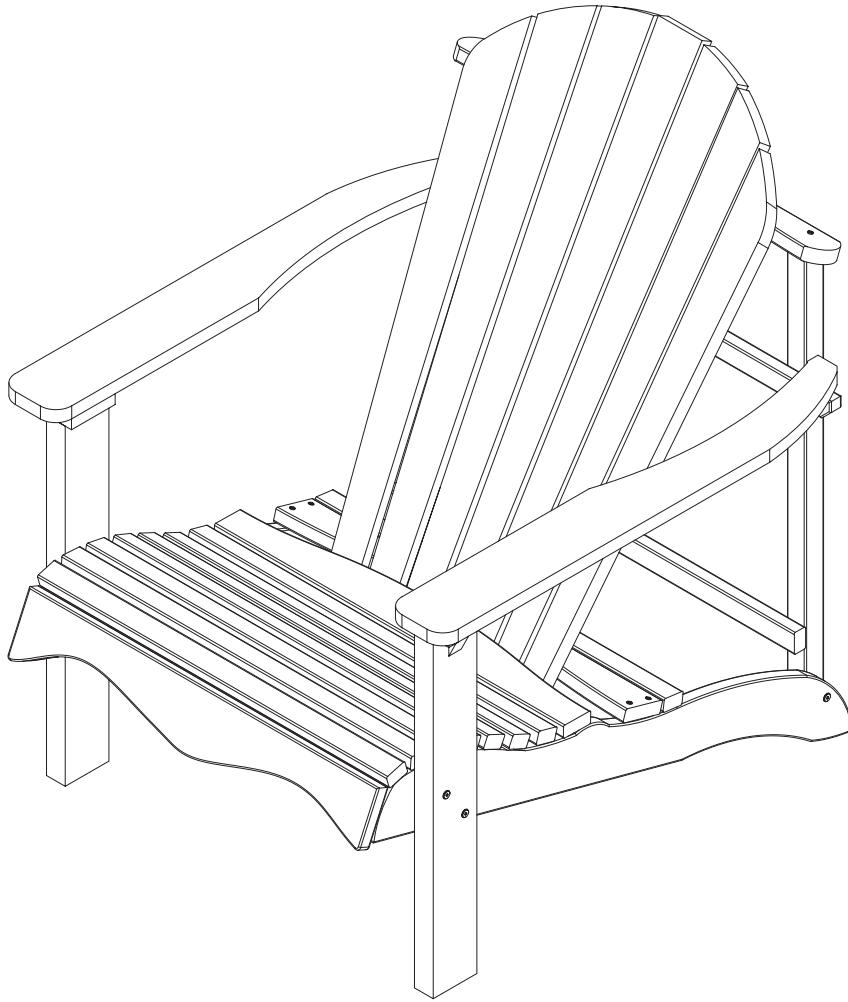

Your Product is now complete.