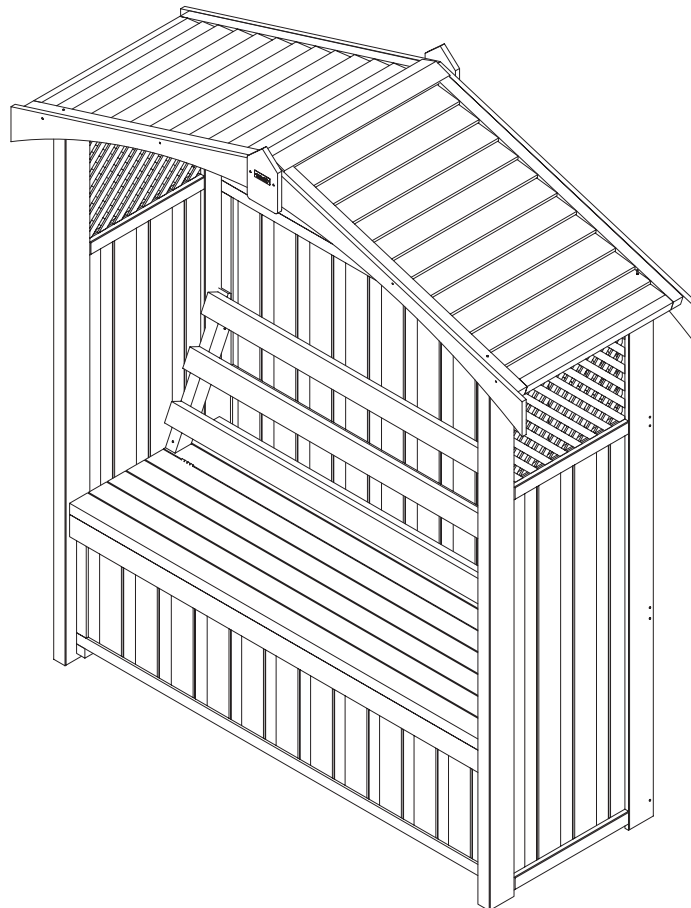

Your Product is now complete.