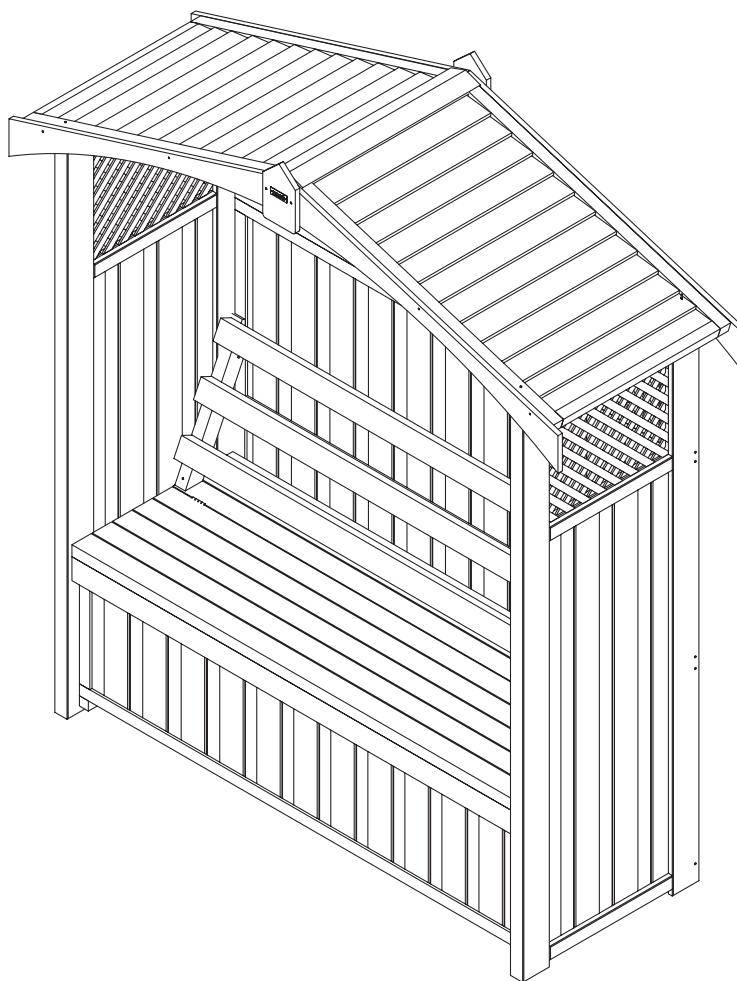

## Hampshire Arbour with Storage Box

Code: 00403

V5 05 24

(W x D x H) 1.97m x 0.63m x 2.06m

**ONLINE ASSEMBLY VIDEO AVAILABLE**

Please scan the QR code or visit [zestoutdoorliving.co.uk/assembly-search/](https://zestoutdoorliving.co.uk/assembly-search/)