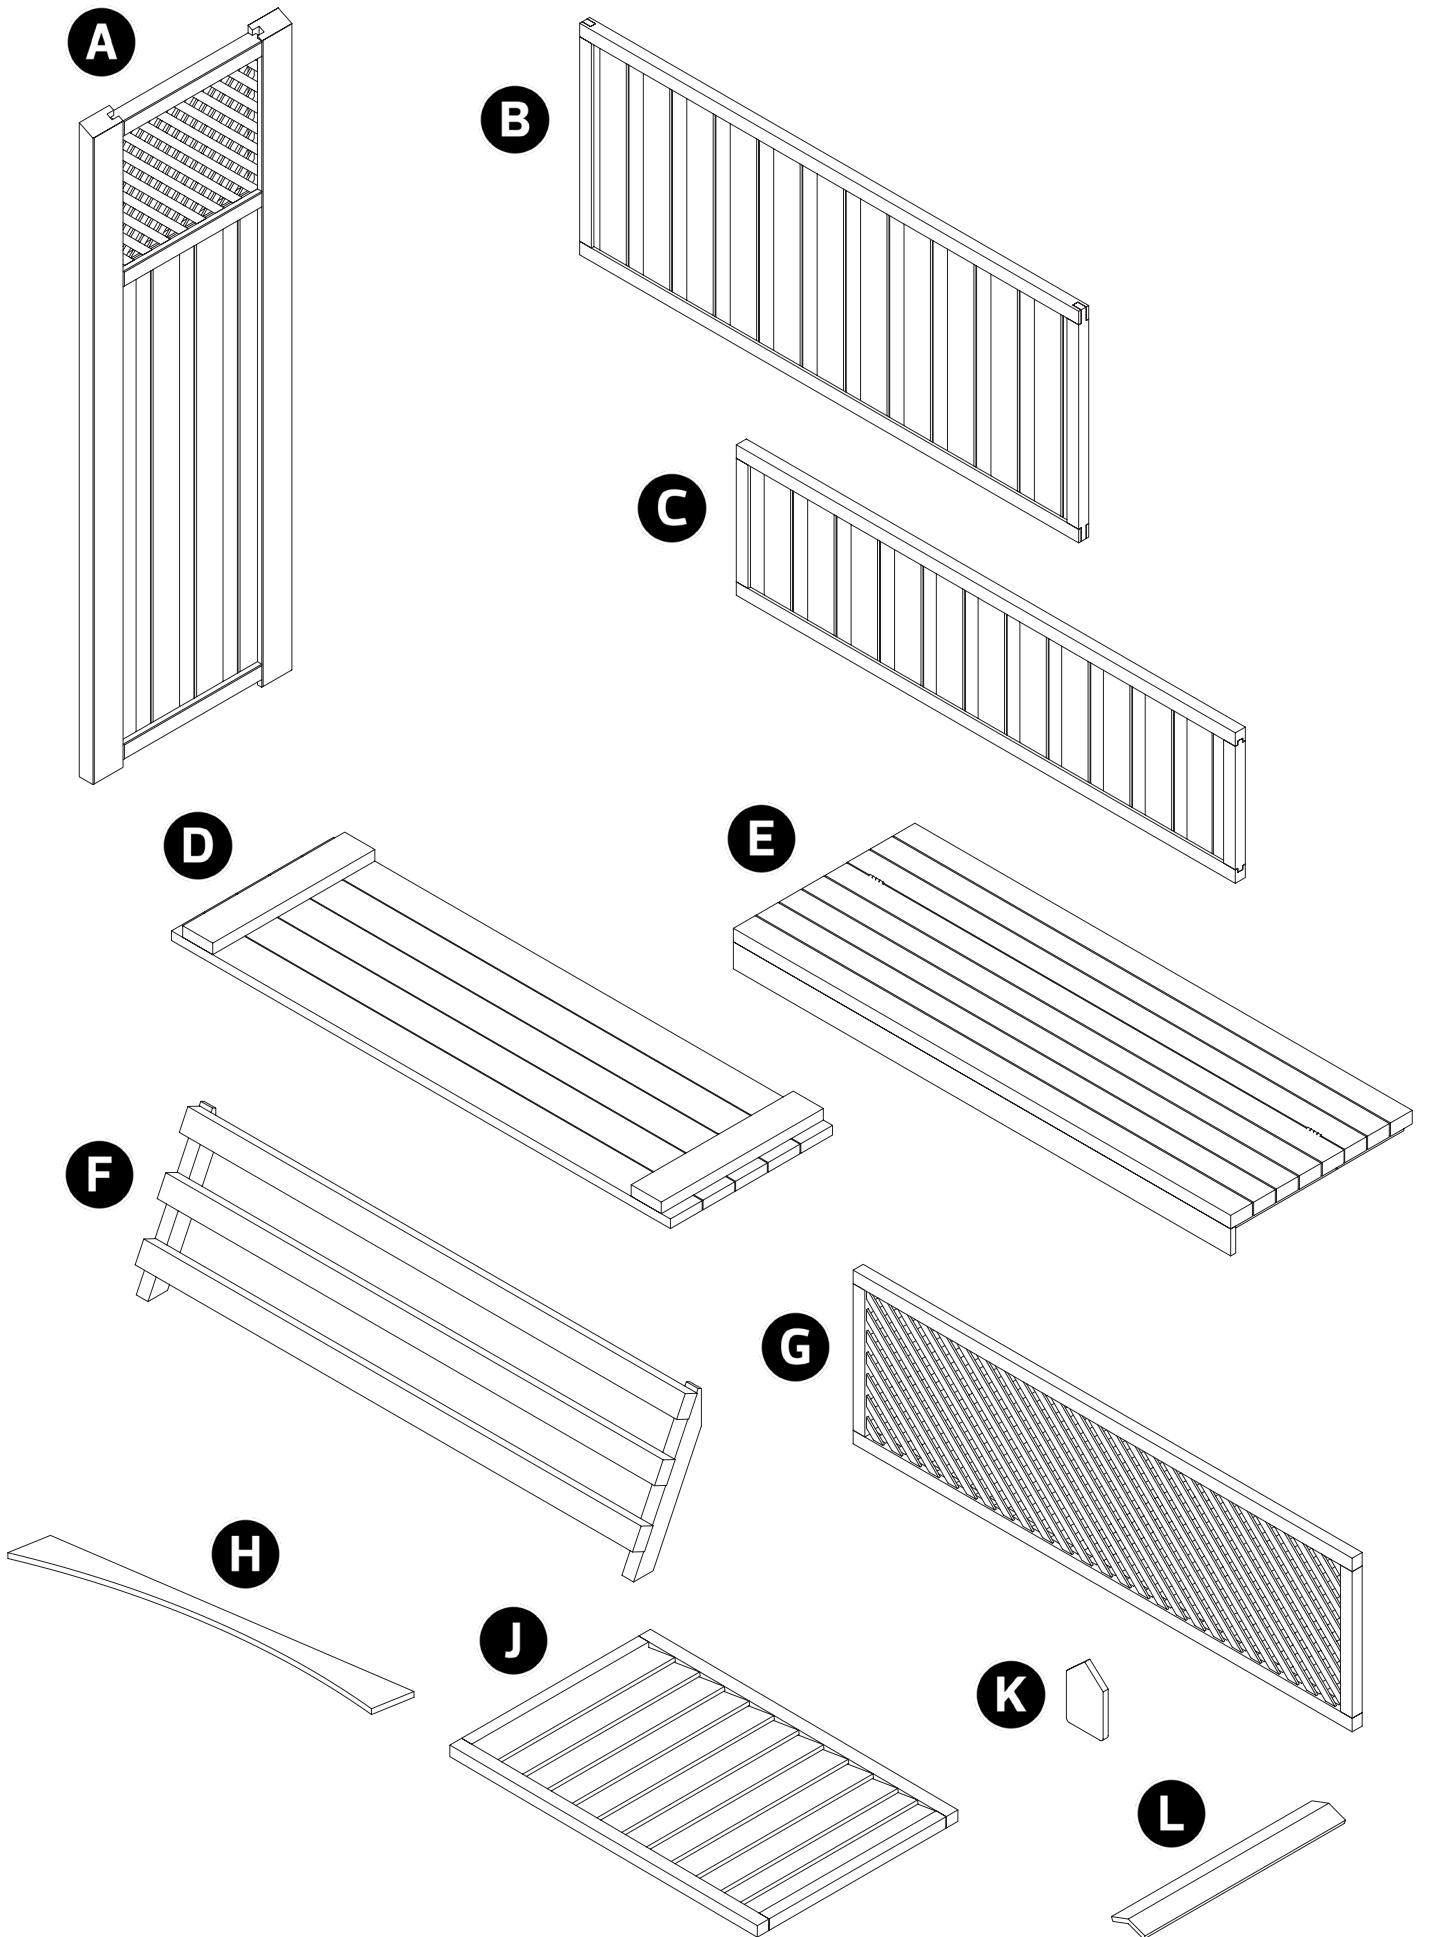

Hampshire Arbour Assembly Instructions

Requires 2 Person assembly

Tools required: Corded / Cordless Drill, Pozi-drive Bit / Screwdriver,
3mm Drill Bit required in order for you to drill all screw holes before construction.

We advise the product is situated on firm level ground and anchored to the ground or wall with suitable fixings (not supplied).

Please take a few moments to check all pack contents listed

Hampshire Arbour Pack List			
Part Code	Item	Description	Quantity
09002	A	Side Panel	2
09048	B	Back Panel	2
09049	C	Front Panel	1
09050	D	Floor Panel	1
09051	E	Hinged Seat Assembly	1
09052	F	Seat Back Rest	1
09053	G	Trellis Back Panel	1
09054	H	Fascia Board	4
09055	J	Roof Panel	2
09056	K	Pointed Finial	2
09057	L	Ridge Capping	1

Code - 15950 Fixings List		
Item	Description	Quantity
1	35mm Screws	26
2	65mm Screws	28

This product is made from pressure-treated timber. It should not be painted or coated with any other treatment until at least 6 months after purchase