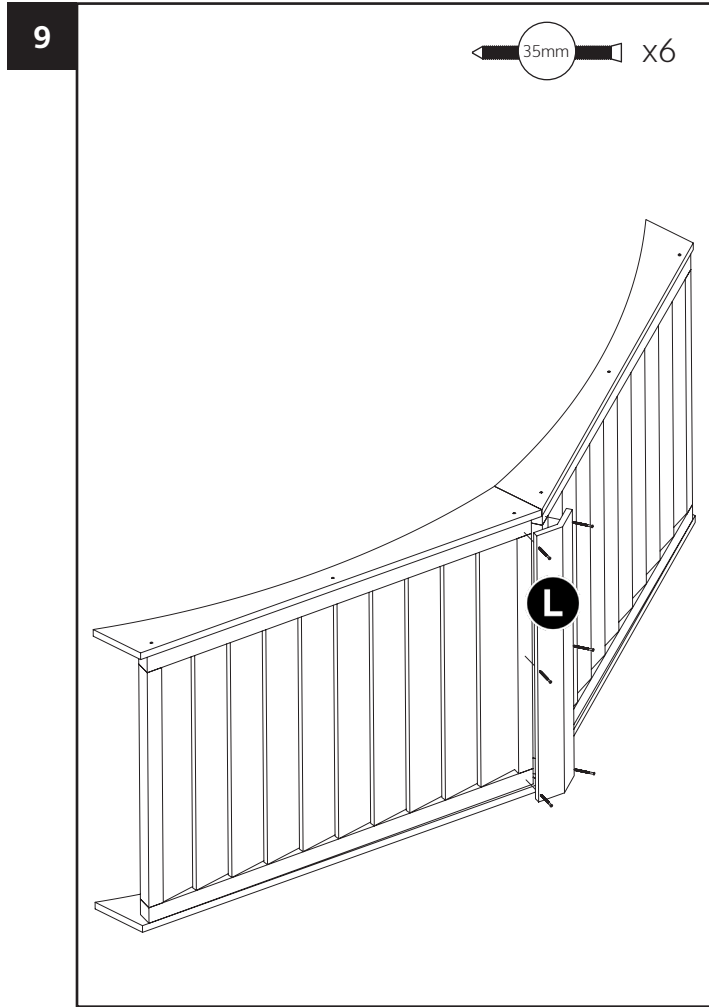

We advise the product is situated on firm level ground and anchored to the ground or wall with suitable fixings (not supplied).

**Please take a few moments to check all pack contents listed**

<b>Hampshire Arbour Pack List</b>			
<b>Part Code</b>	<b>Item</b>	<b>Description</b>	<b>Quantity</b>
09002	A	Side Panel	2
09048	B	Back Panel	2
09049	C	Front Panel	1
09050	D	Floor Panel	1
09051	E	Hinged Seat Assembly	1
09052	F	Seat Back Rest	1
09053	G	Trellis Back Panel	1
09054	H	Fascia Board	4
09055	J	Roof Panel	2
09056	K	Pointed Finial	2
09057	L	Ridge Capping	1

11

← 65mm ▷ x4

12

**Your Product is now complete.**