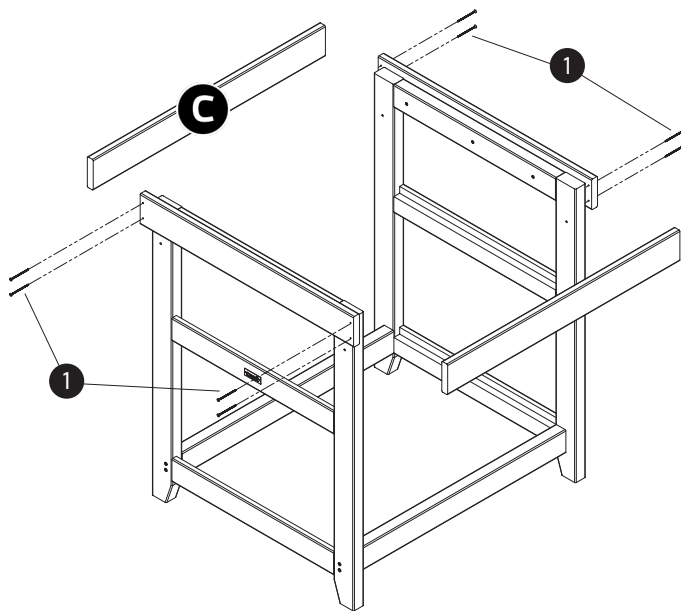

1	60mm Screws		x8

3