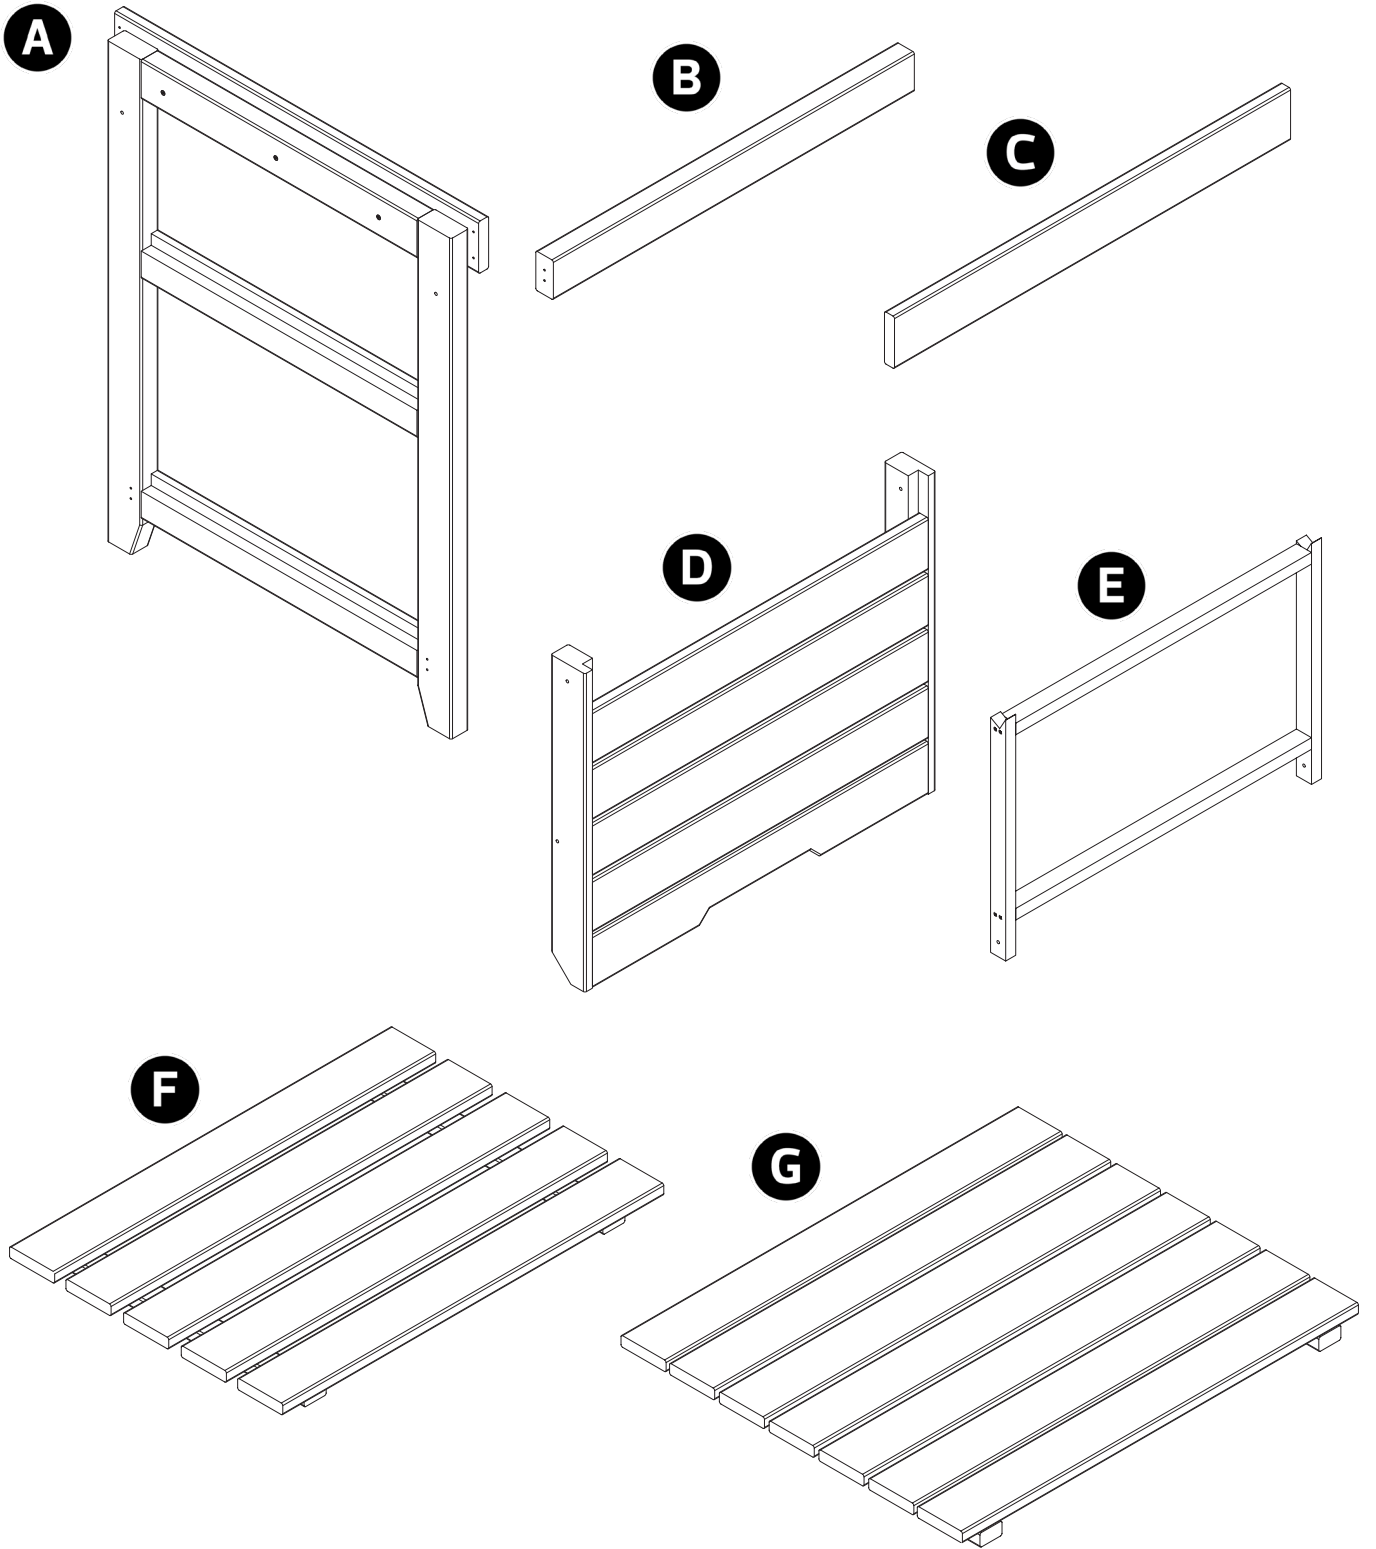

Product Assembly Instructions

Requires 2 Person assembly

Tools required: Corded / Cordless Drill, Pozi-drive Bit / Screwdriver,
3mm Drill Bit required in order for you to drill all screw holes before construction.

Please take a few moments to check all pack contents listed

Garden Pizza Oven Table Pack List			
Part Code	Item	Description	Quantity
35123	A	Front Frame	2
35124	B	Side Brace	2
35125	C	Fascia	2
35126	D	Folding Table	2
35127	E	Table Arm	2
35128	F	Internal Shelf	2
35129	G	Table Top	1

Code - 35130			Fixings List
Item	Description	Quantity	
1	60mm Screw	8	
2	120mm Screw	8	
3	65mm Hex Bolt	4	
4	85mm Hex Bolt	4	
5	Washer	8	
6	Nylock Nut	8	
7	Plastic Bush	4	

This product is made from pressure-treated timber. It should not be painted or coated with any other treatment until at least 6 months after purchase

1. 60mm Screws
2. 120mm Screws
3. 65mm Hex Bolt
4. 85mm Hex Bolt
5. Washer
6. Nylock Nut
7. Plastic Bush