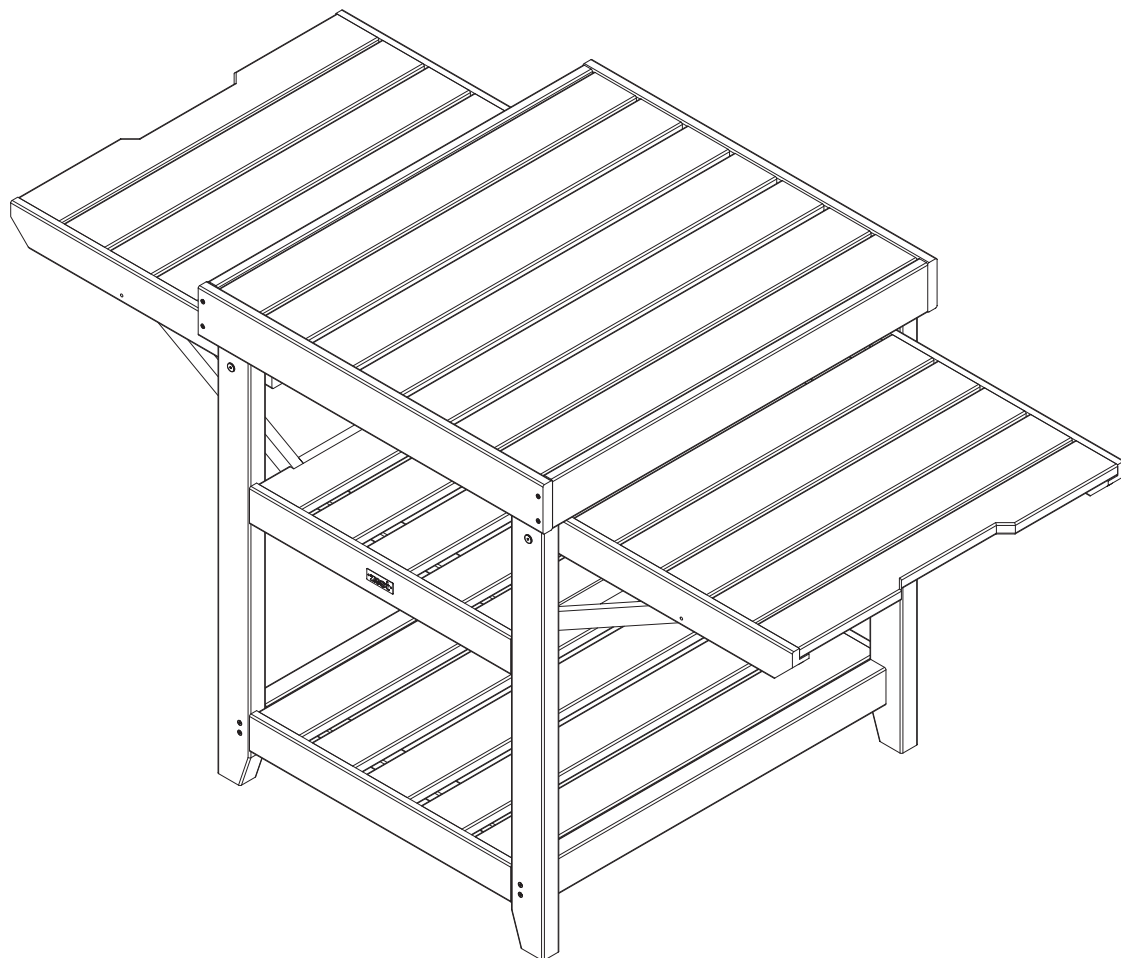

Assembly Instructions

Garden Pizza Oven Table

Code: 31315

V2 05 24

(W x D x H) 0.73m x 0.83m x 0.88m

ONLINE ASSEMBLY VIDEO AVAILABLE
Please scan the QR code or visit zestoutdoorliving.co.uk/assembly-search

The changing seasons in each year of growth create characteristics unique to each tree - and to every piece of timber. Branches create an embedded mark in the tree trunk, resulting in a knot. Knots are a unique and natural feature which tells the story of the tree.