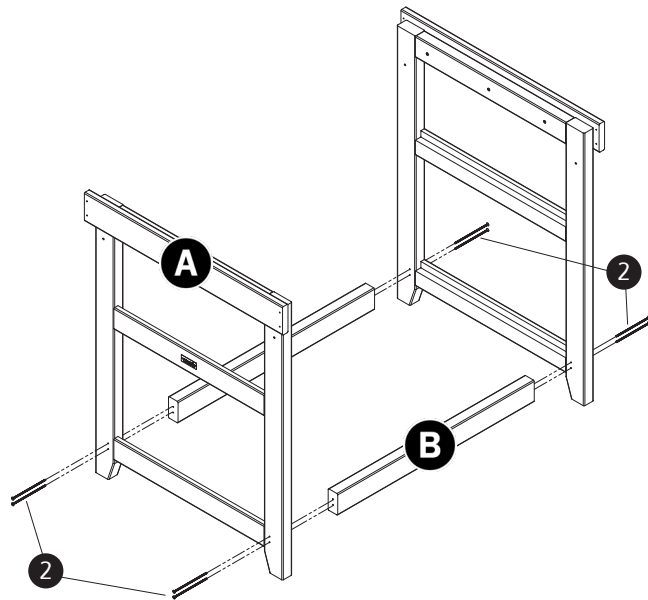

1

2	120mm Screws		x8

2