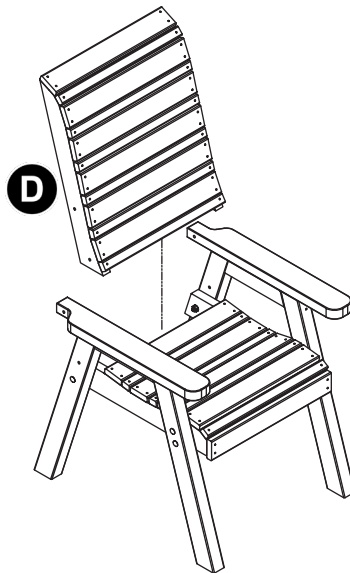

1

- x6
- x6
- x6

2

3

- x4
- x4
- x4

REPEAT STAGE 1 - 3 ON SECOND CHAIR