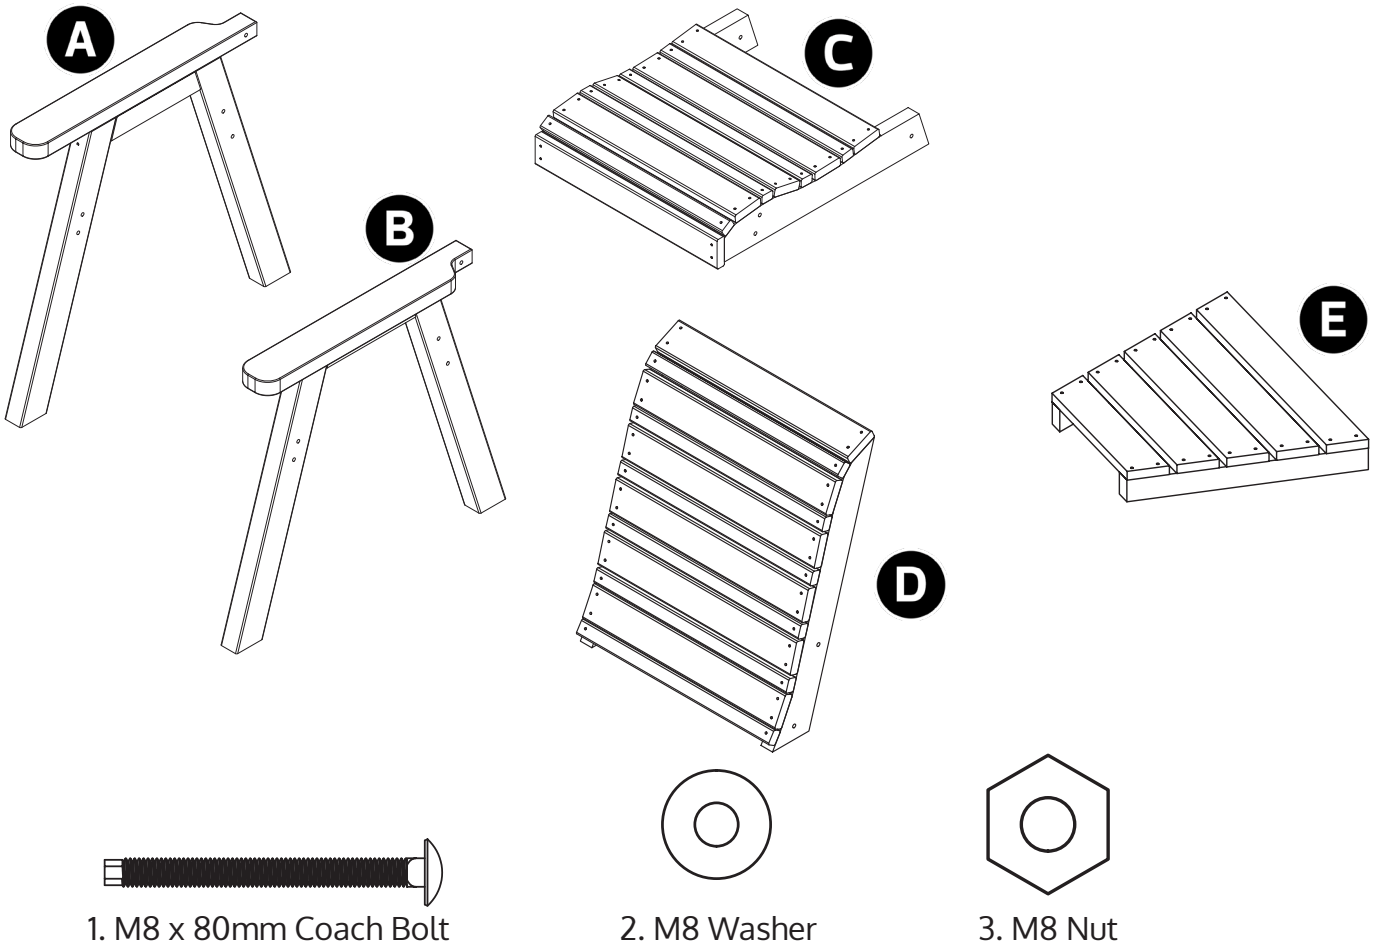

Freya Companion Seat Assembly Instructions

Requires 1 Person assembly
Tools required: Spanner
(All bolt holes are pre drilled)

Please take a few moments to check all pack contents listed

Freya Companion Seat Pack List			
Part Code	Item	Description	Quantity
35037	A	Right Leg	2
35035	B	Left Leg	2
35036	C	Seat Base	2
35038	D	Seat Back	2
35042	E	Companion Table	1

Code - 40310 Freya Companion Fixings List		
Item	Description	Quantity
1	M8 x 80mm Coach Bolt	20
2	M8 Washer	20
3	M8 Nut	20

This product is made from pressure-treated timber. It should not be painted or coated with any other treatment until at least 6 months after purchase