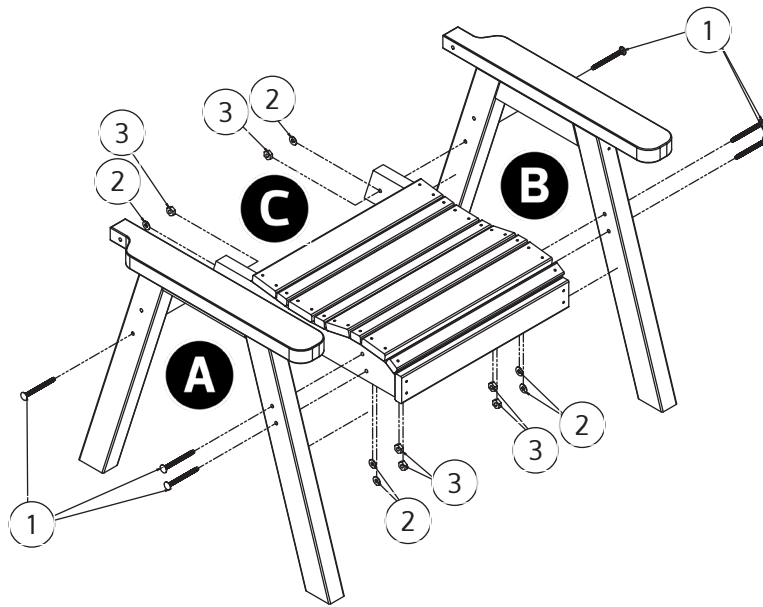

1

- x6
- x6
- x6

2

3

- x4
- x4
- x4

REPEAT STAGE 1 - 3 ON SECOND CHAIR