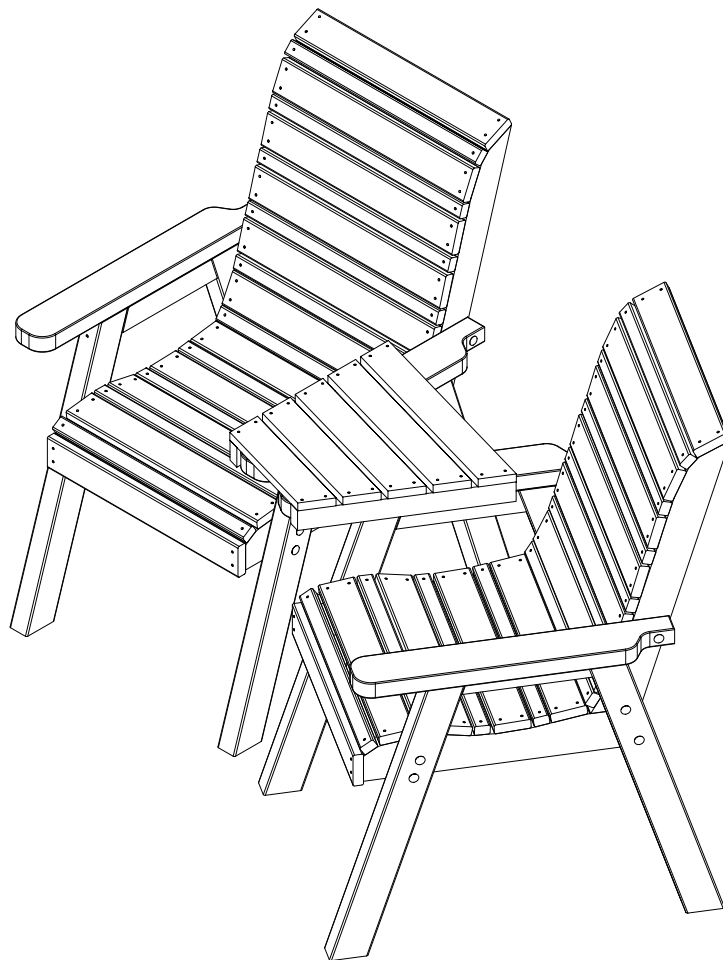

## Freya Companion Seat

Code: 33974

V2 04 24

(W x D x H) 1.90m x 0.95m x 1.06m

**ONLINE ASSEMBLY VIDEO AVAILABLE**  
Please scan the QR code or visit [zestoutdoorliving.co.uk/assembly-search](https://www.zestoutdoorliving.co.uk/assembly-search)