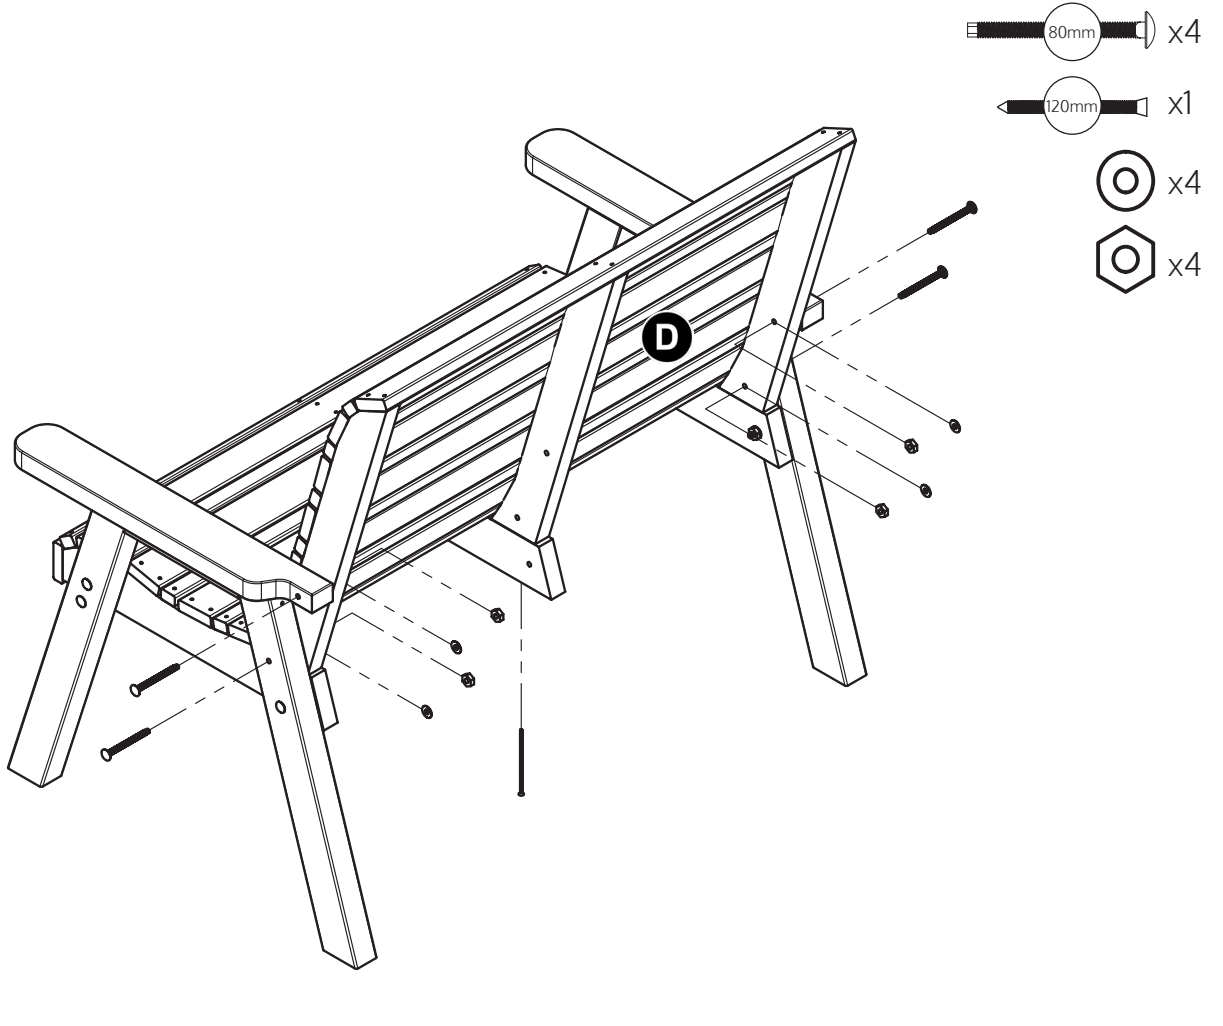

This product is made from pressure-treated timber. It should not be painted or coated with any other treatment until at least 6 months after purchase

1

-  80mm x6
-  x6
-  x6

2

3

4

Your Freya 2 Seater Bench is now complete.