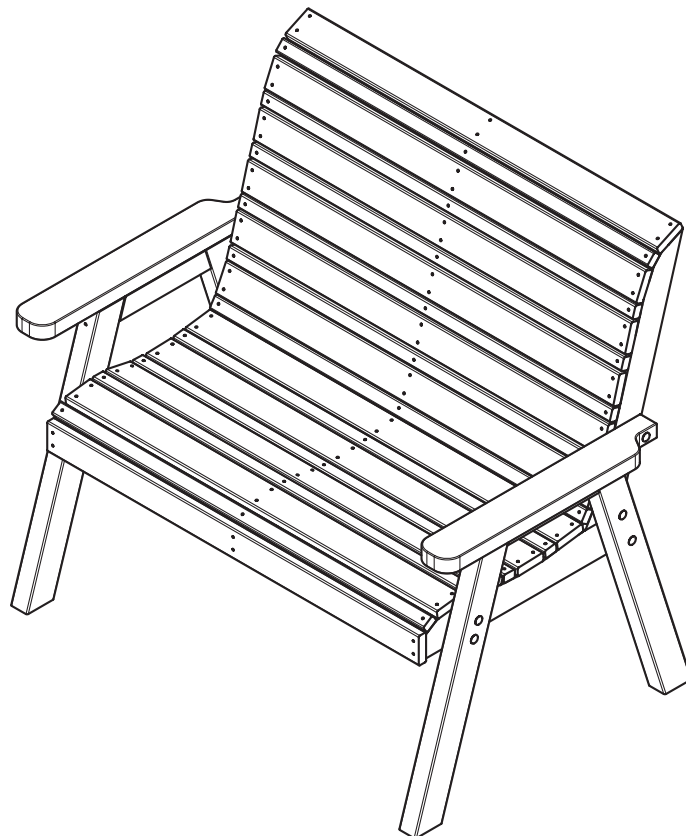

This product is made from pressure-treated timber. It should not be painted or coated with any other treatment until at least 6 months after purchase

1

-  80mm x6
-  x6
-  x6

2

3

4

Your Freya 2 Seater Bench is now complete.