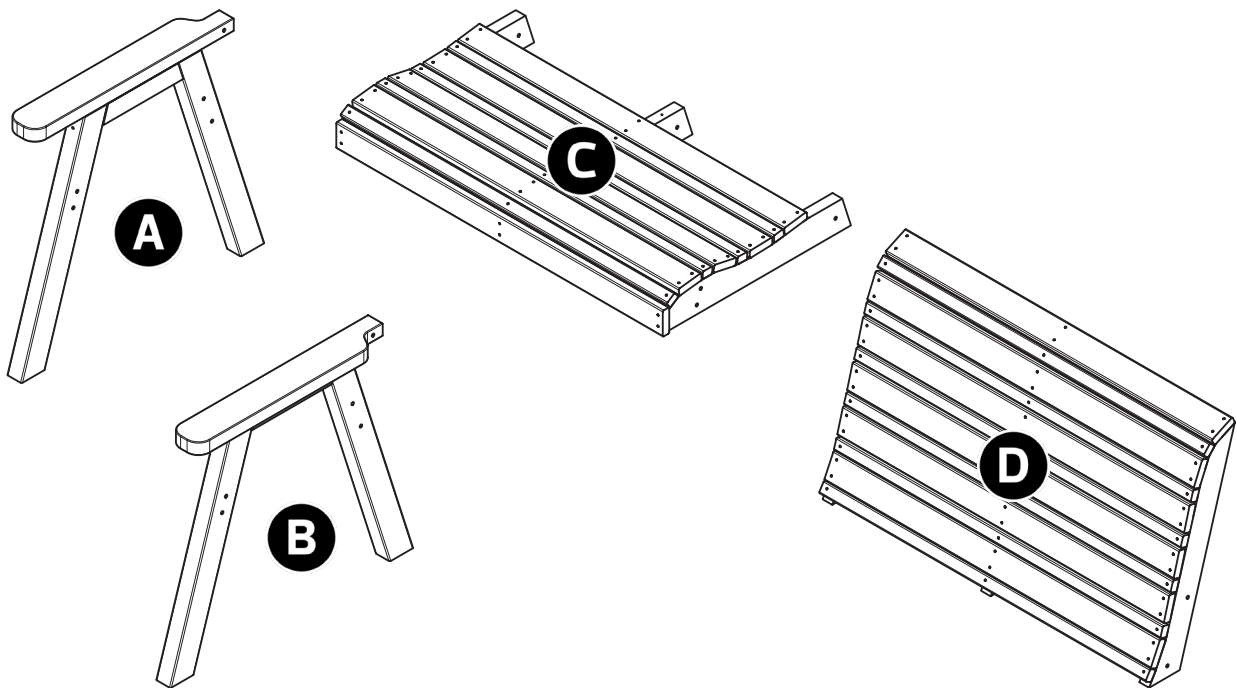

Freya 2 Seater Bench Assembly Instructions

Requires 1 Person assembly

Tools required: M8 Spanner, Corded / Cordless Drill, Pozi-drive Bit / Screwdriver
(All holes are drilled)

Please take a few moments to check all pack contents listed

Freya 2 Seater Bench Pack List			
Part Code	Item	Description	Quantity
35037	A	Right Leg	1
35035	B	Left Leg	1
35039	C	Seat Base	1
35040	D	Seat Back	1

Code - 35256 Freya 2 Seater Bench Fixings List		
Item	Description	Quantity
1	M8 X 80mm Dome Head Bolt	10
2	M8 Washer	10
3	M8 Nut	10
4	120mm Screw	1

This product is made from pressure-treated timber. It should not be painted or coated with any other treatment until at least 6 months after purchase