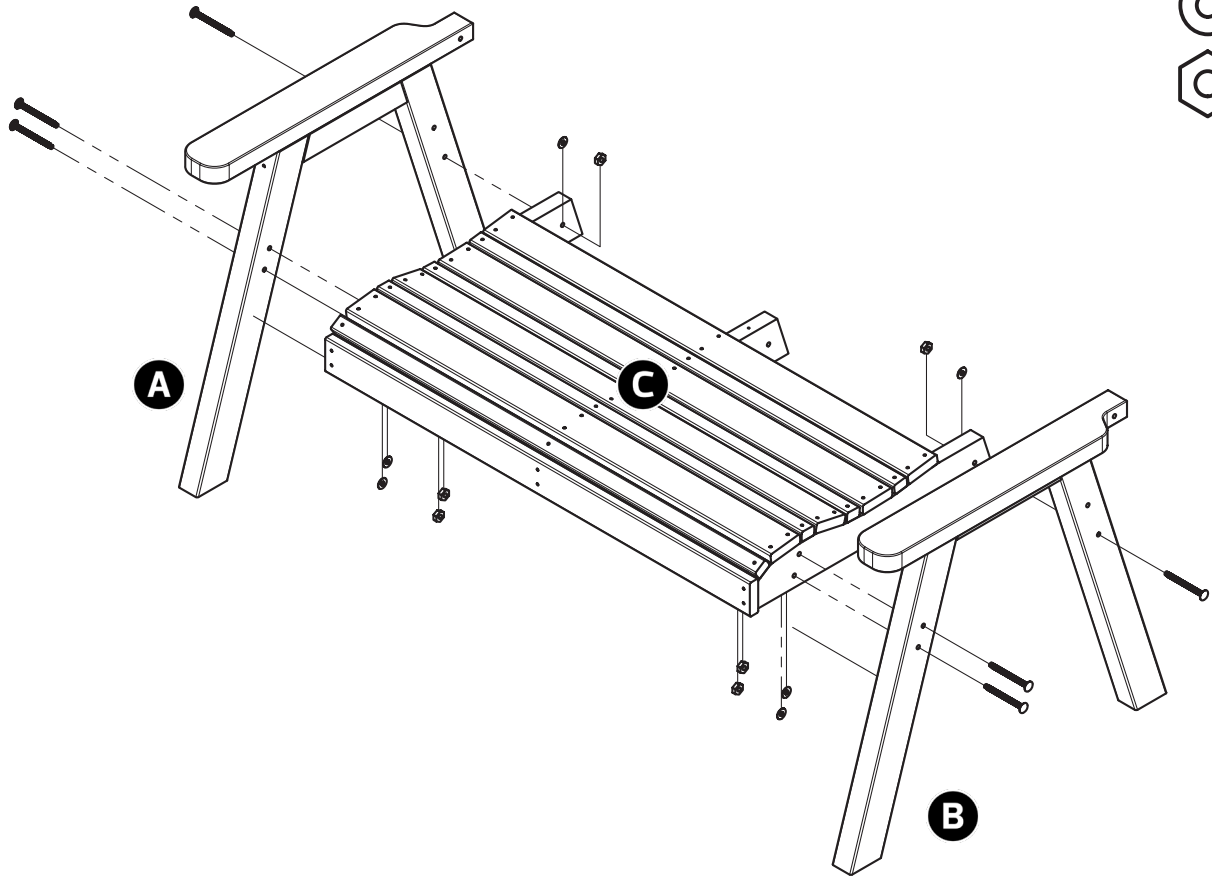

1

- 80mm x6
- x6
- x6