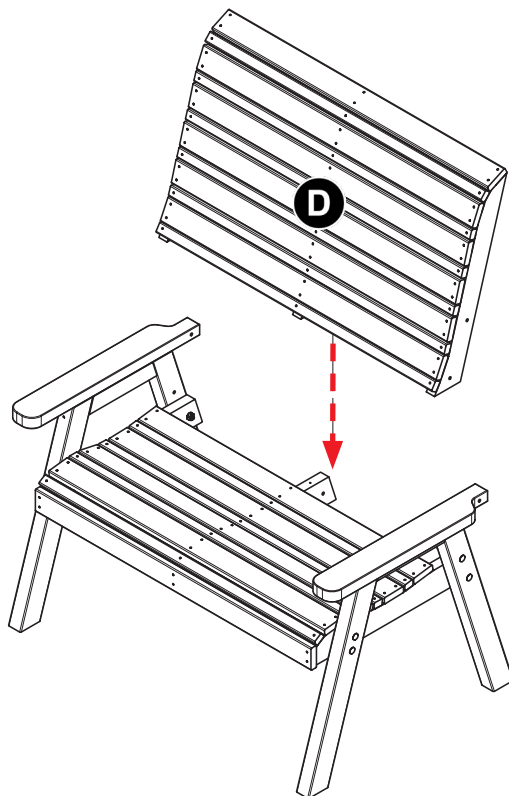

Freya 2 Seater Bench Pack List			
Part Code	Item	Description	Quantity
35037	A	Right Leg	1
35035	B	Left Leg	1
35039	C	Seat Base	1
35040	D	Seat Back	1

Code - 35256 Freya 2 Seater Bench Fixings List		
Item	Description	Quantity
1	M8 X 80mm Dome Head Bolt	10
2	M8 Washer	10
3	M8 Nut	10
4	120mm Screw	1

This product is made from pressure-treated timber. It should not be painted or coated with any other treatment until at least 6 months after purchase

1

-  80mm x6
-  x6
-  x6

2

3

4

Your Freya 2 Seater Bench is now complete.