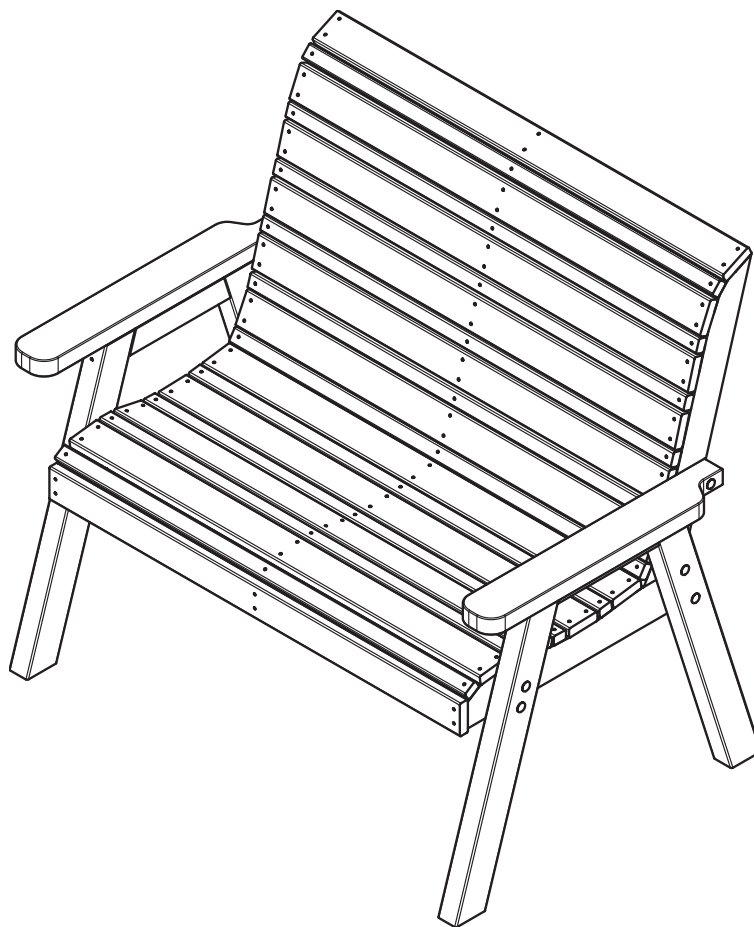

Assembly Instructions

Freya 2 Seater Bench

Code: 33973

V2 04 24

(W x D x H) 1.19m x 0.77m x 1.06m

ONLINE ASSEMBLY VIDEO AVAILABLE
Please scan the QR code or visit zestoutdoorliving.co.uk/assembly-search

PLEASE KEEP THESE INSTRUCTIONS

The changing seasons in each year of growth create characteristics unique to each tree - and to every piece of timber. Branches create an embedded mark in the tree trunk, resulting in a knot. Knots are a unique and natural feature which tells the story of the tree.