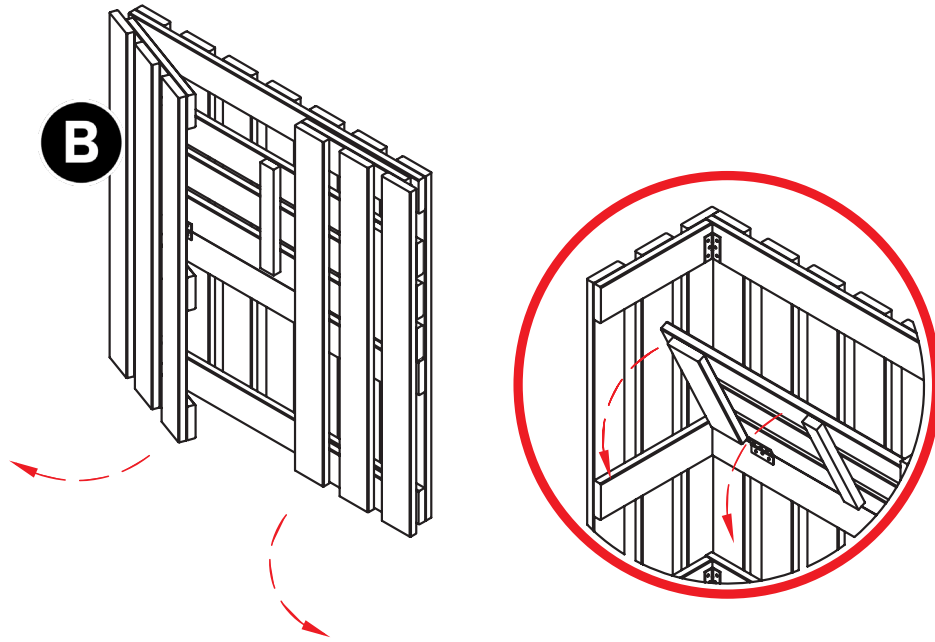

1

2

3

Your Product is now complete.