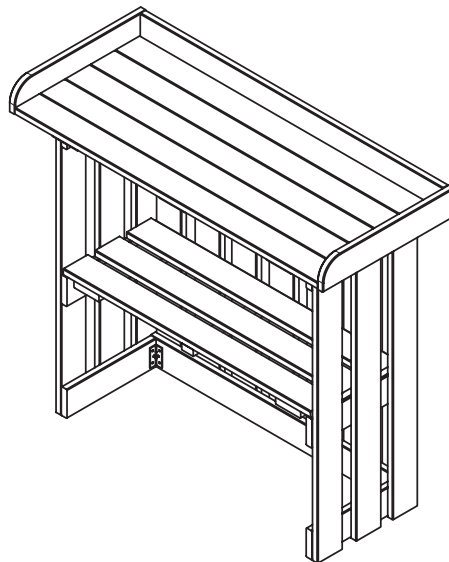

Your Product is now complete.