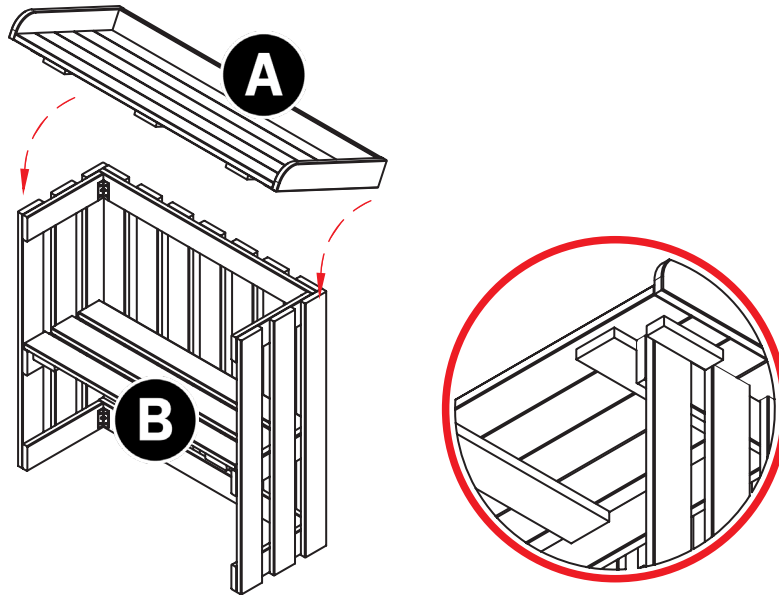

1

2

3

Your Product is now complete.