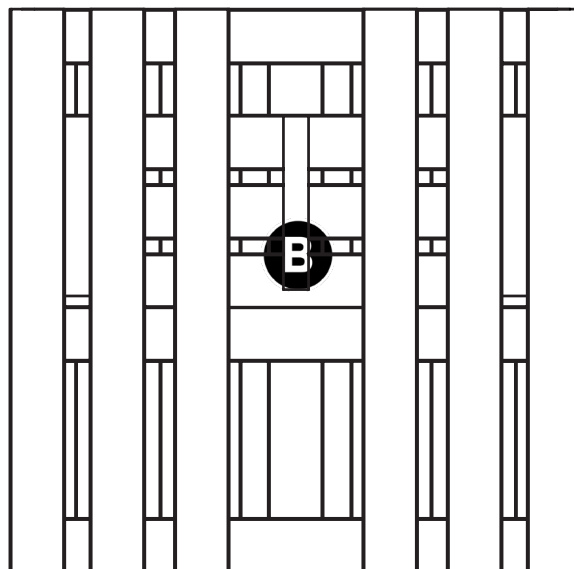

Folding Garden Bar Assembly Instructions

Requires 1 Person assembly
Tools required: No Tools Required

Please take a few moments to check all pack contents listed

Folding Garden Bar Pack List			
Code	Item	Description	Quantity
33138	A	Table Top	1
33139	B	Base Frame	1

This product is made from pressure-treated timber. It should not be painted or coated with any other treatment until at least 6 months after purchase