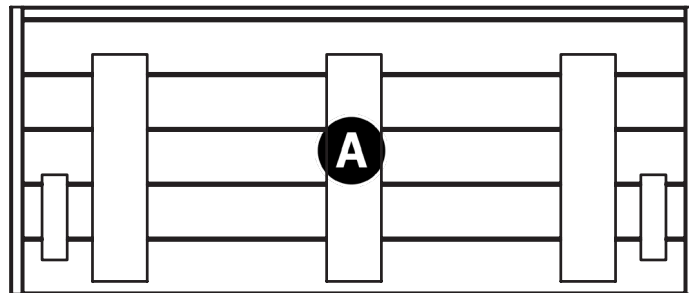

Folding Garden Bar Assembly Instructions

Requires 1 Person assembly
Tools required: No Tools Required

Please take a few moments to check all pack contents listed

Folding Garden Bar Pack List			
Code	Item	Description	Quantity
33138	A	Table Top	1
33139	B	Base Frame	1

This product is made from pressure-treated timber. It should not be painted or coated with any other treatment until at least 6 months after purchase