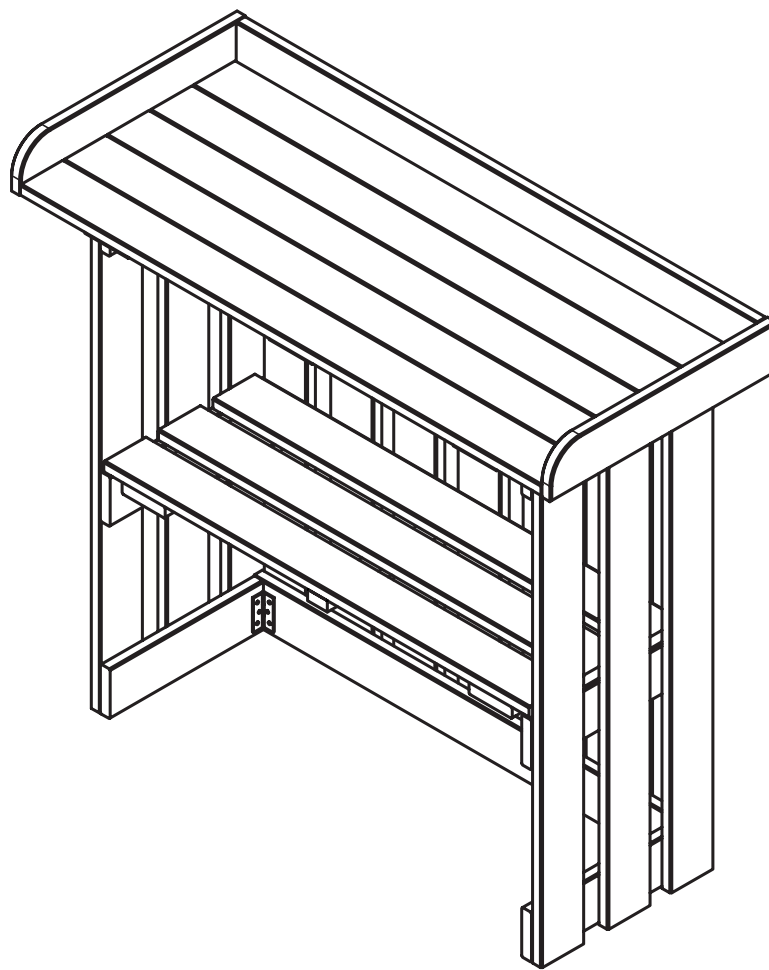

Assembly Instructions

Folding Garden Bar

Code: 29733

V3 05 24

(W x D x H) 1.09m x 0.45m x 0.98m

ONLINE ASSEMBLY VIDEO AVAILABLE

Please scan the QR code or visit zest4leisuresupport.co.uk

PLEASE KEEP THESE INSTRUCTIONS

The changing seasons in each year of growth create characteristics unique to each tree - and to every piece of timber. Branches create an embedded mark in the tree trunk, resulting in a knot. Knots are a unique and natural feature which tells the story of the tree.