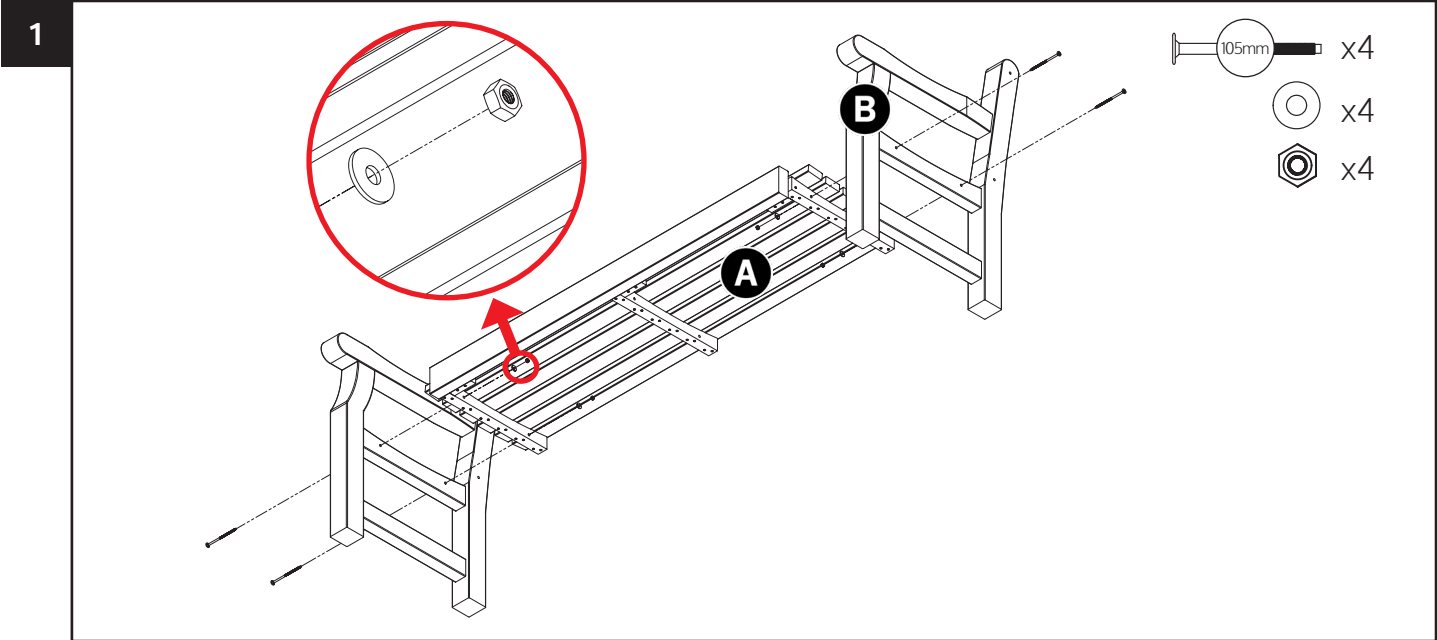

Code - 10095			Fixings List
Item	Description	Quantity	
1	105mm Bolt	8	
2	Nuts	4	
3	Washers	4	
4	Cross Dowel	4	

Nuts

Washers

Cross Dowel

This product is made from pressure-treated timber. It should not be painted or coated with any other treatment until at least 6 months after purchase