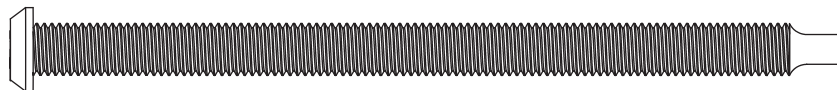

Cherry Blossom Bench Assembly Instructions

Requires 2 Person assembly
Tools required: Spanner
Tools provided: Alan Key
(All screw holes to be pre-drilled)

Please take a few moments to check all pack contents listed

Cherry Blossom Bench Pack List			
Code	Item	Description	Quantity
33127	A	Seat Base	1
33128	B	Arm	2
33129	C	Seat Back	1
33130	D	Fixing Kit	1

1 (x6)

2 (x2)

3 (x4)

4 (x4)

5 (x2)

This product is made from pressure-treated timber. It should not be painted or coated with any other treatment until at least 6 months after purchase