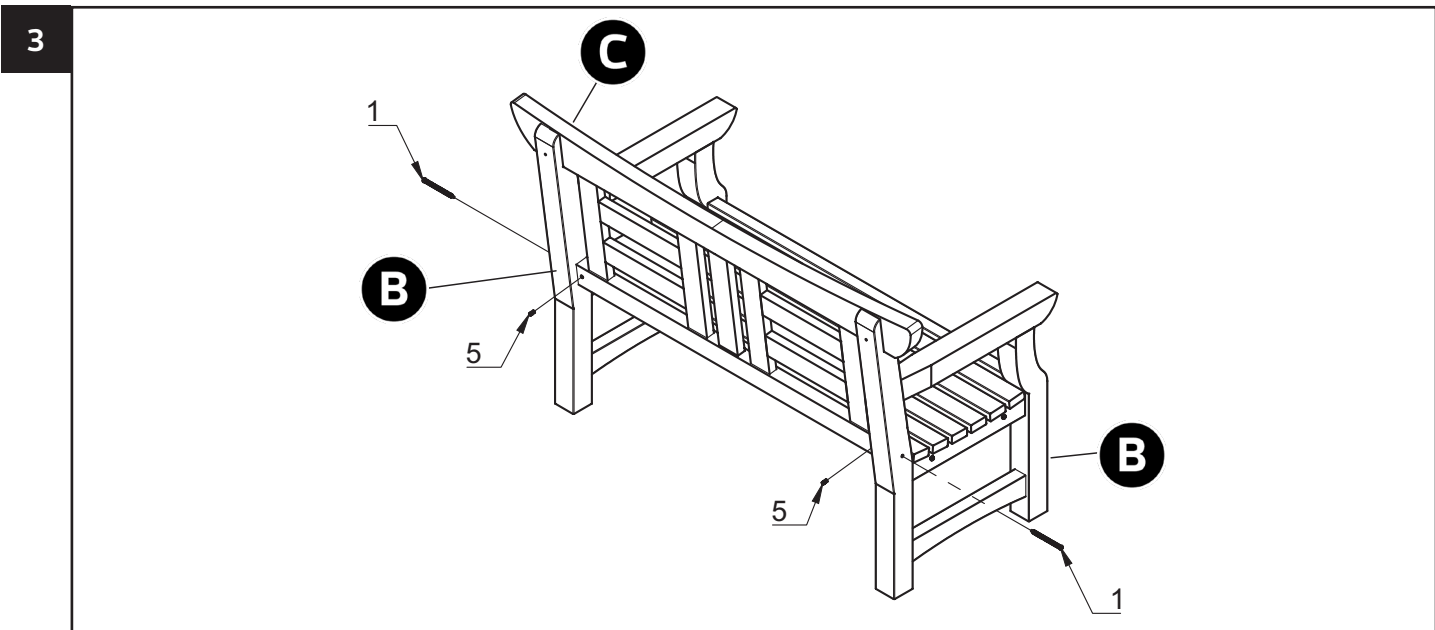

Cherry Blossom Bench Pack List			
Code	Item	Description	Quantity
33127	A	Seat Base	1
33128	B	Arm	2
33129	C	Seat Back	1
33130	D	Fixing Kit	1

1 (x6)

2 (x2)

3 (x4)

4 (x4)

5 (x2)

This product is made from pressure-treated timber. It should not be painted or coated with any other treatment until at least 6 months after purchase