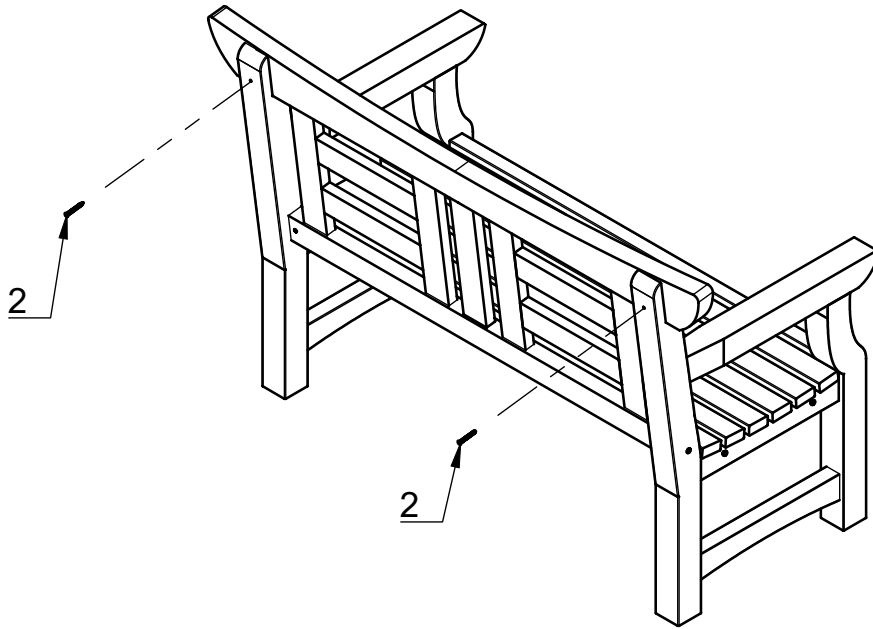

4

5

Your Product is now complete.