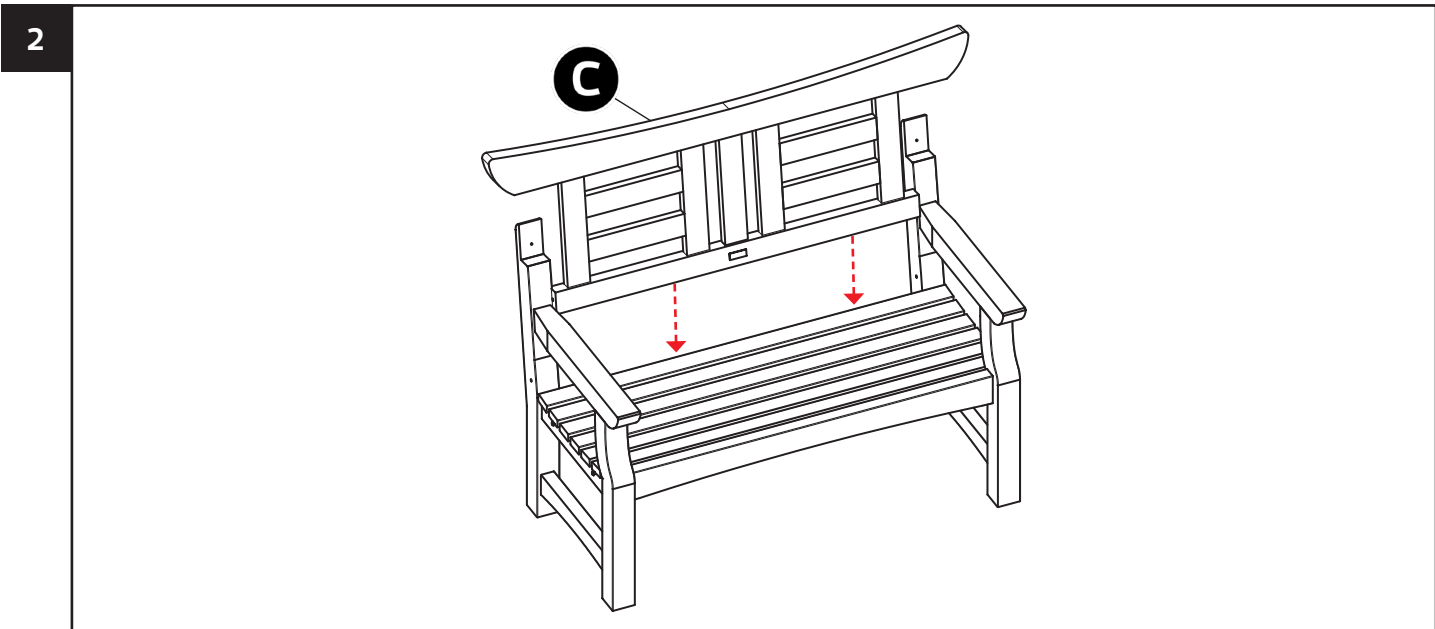

Cherry Blossom Bench Pack List			
Code	Item	Description	Quantity
33127	A	Seat Base	1
33128	B	Arm	2
33129	C	Seat Back	1
33130	D	Fixing Kit	1

1 (x6)

2 (x2)

3 (x4)

4 (x4)

5 (x2)

This product is made from pressure-treated timber. It should not be painted or coated with any other treatment until at least 6 months after purchase