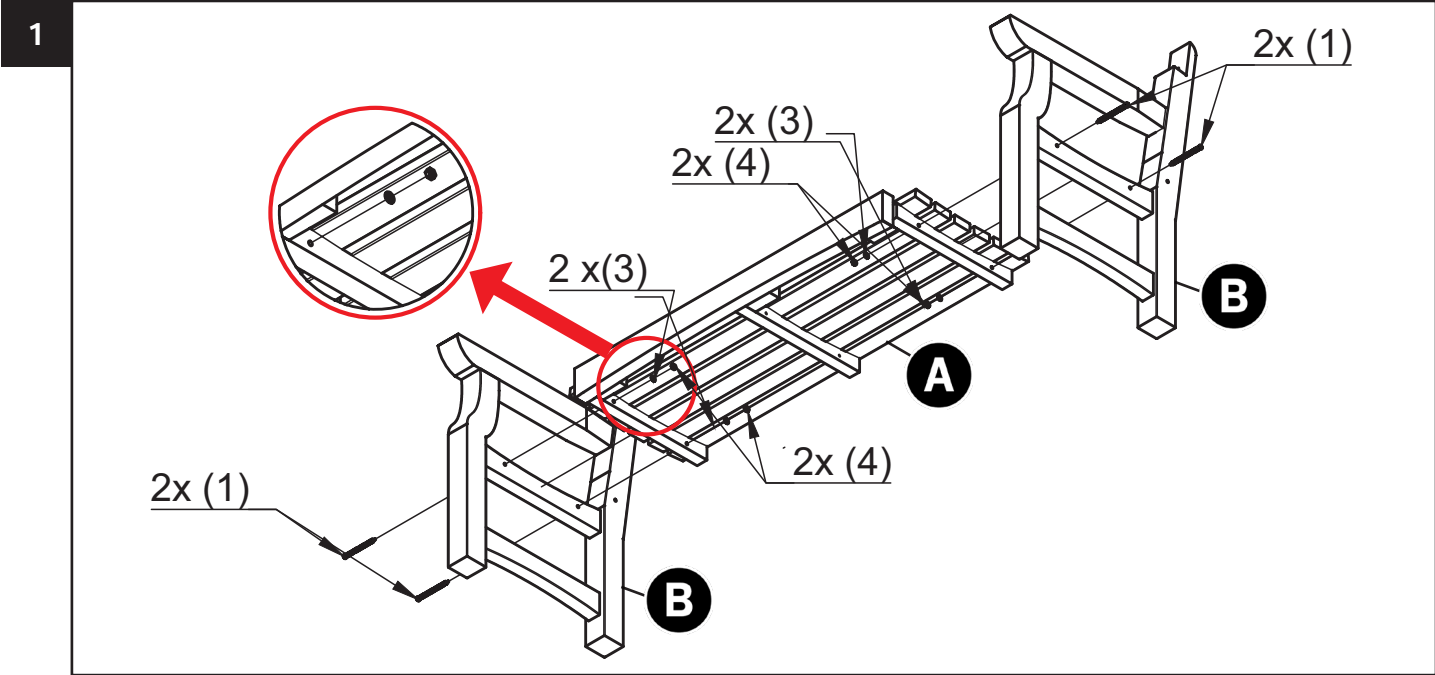

Cherry Blossom Bench Pack List			
Code	Item	Description	Quantity
33127	A	Seat Base	1
33128	B	Arm	2
33129	C	Seat Back	1
33130	D	Fixing Kit	1

1 (x6)

2 (x2)

3 (x4)

4 (x4)

5 (x2)

This product is made from pressure-treated timber. It should not be painted or coated with any other treatment until at least 6 months after purchase