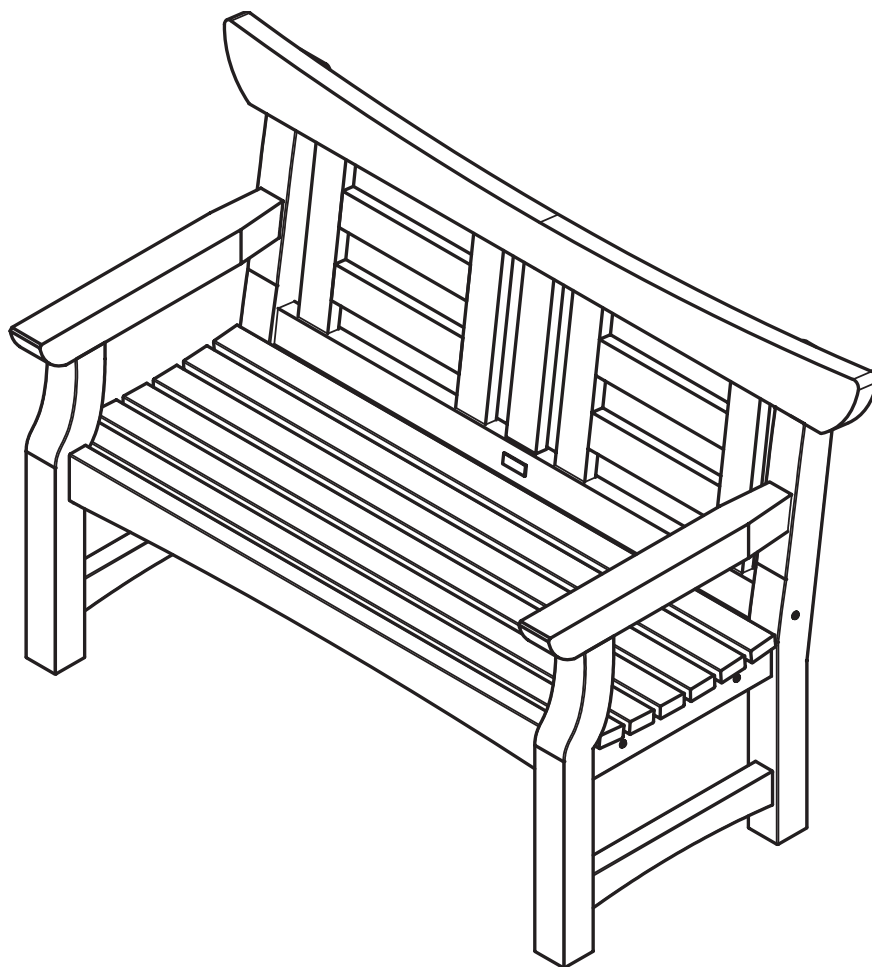

Assembly Instructions

Cherry Blossom Bench

Code: 29990

V3 05 24

(W x D x H) 1.45m x 0.645m x 0.90m

ONLINE ASSEMBLY VIDEO AVAILABLE

Please scan the QR code or visit zest4leisuresupport.co.uk

PLEASE KEEP THESE INSTRUCTIONS

The changing seasons in each year of growth create characteristics unique to each tree - and to every piece of timber. Branches create an embedded mark in the tree trunk, resulting in a knot. Knots are a unique and natural feature which tells the story of the tree.