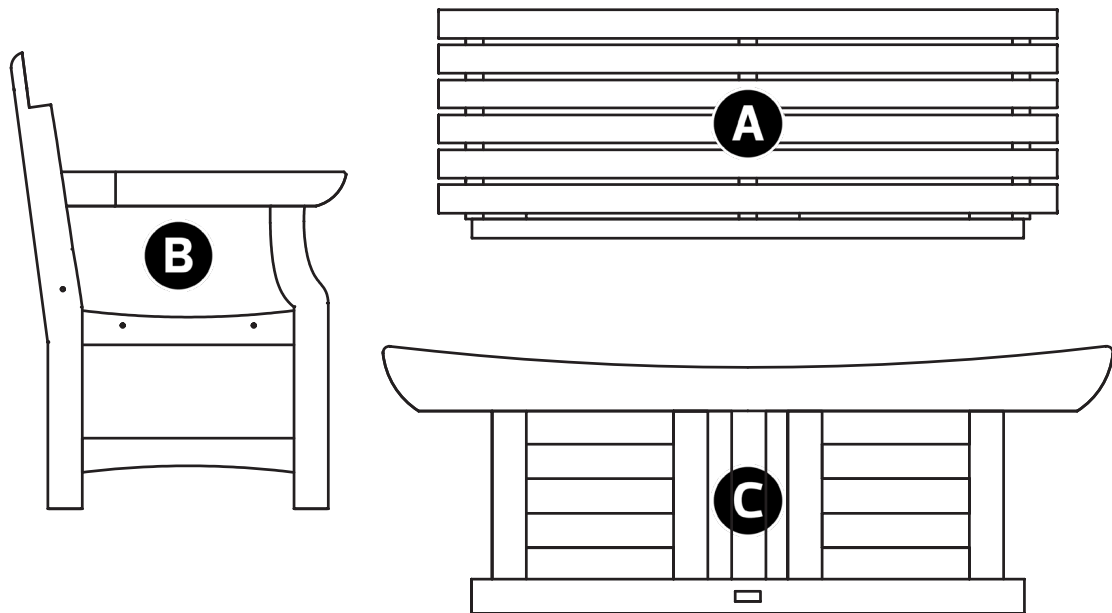

Cherry Blossom Bench Assembly Instructions

Requires 2 Person assembly
Tools required: Spanner
Tools provided: Alan Key
(All screw holes to be pre-drilled)

Please take a few moments to check all pack contents listed

Cherry Blossom Bench Pack List			
Code	Item	Description	Quantity
33127	A	Seat Base	1
33128	B	Arm	2
33129	C	Seat Back	1
33130	D	Fixing Kit	1

1 (x6)