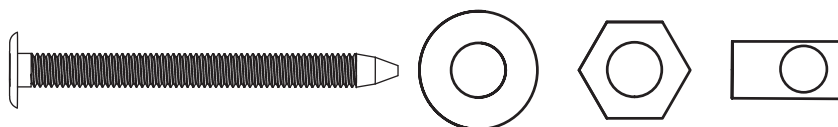

Cherry Blossom Bench Pack List			
Code	Item	Description	Quantity
33127	A	Seat Base	1
33128	B	Arm	2
33129	C	Seat Back	1
33130	D	Fixing Kit	1

1 (x6)

2 (x2)

3 (x4)

4 (x4)

5 (x2)

This product is made from pressure-treated timber. It should not be painted or coated with any other treatment until at least 6 months after purchase