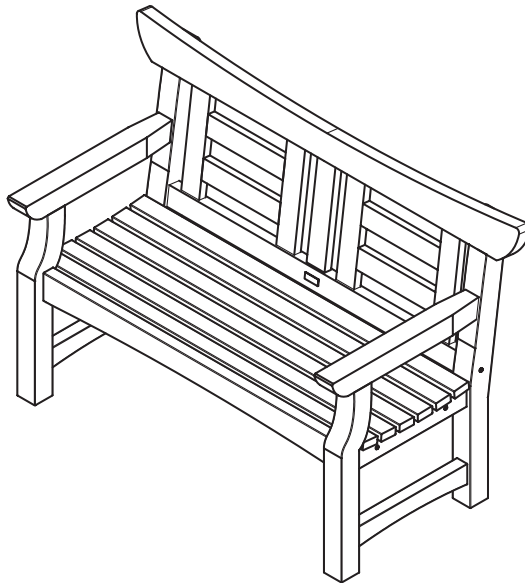

Your Product is now complete.