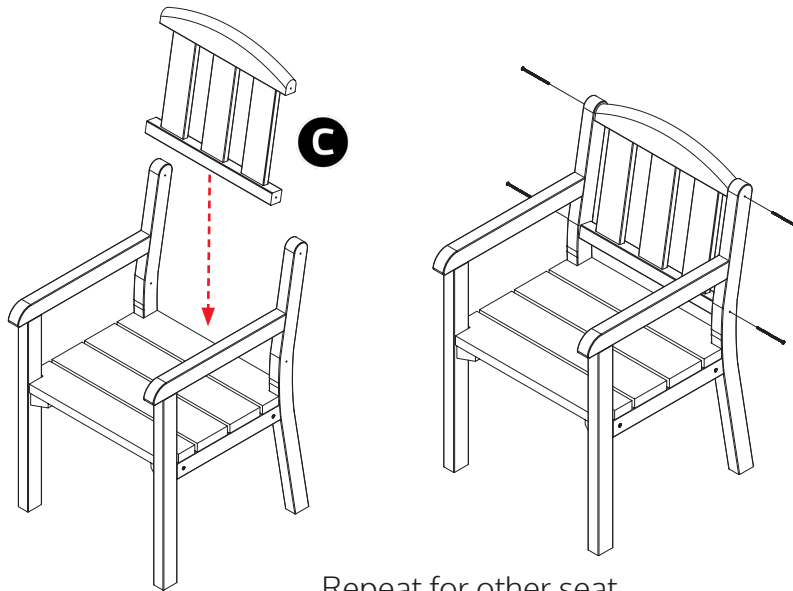

 60mm Screws

 80mm Bolts

 100mm Bolts

This product is made from pressure-treated timber. It should not be painted or coated with any other treatment until at least 6 months after purchase

1

80mm x4

Repeat for other seat

2

100mm x4

Repeat for other seat

3

60mm x4

4

60mm x4

5